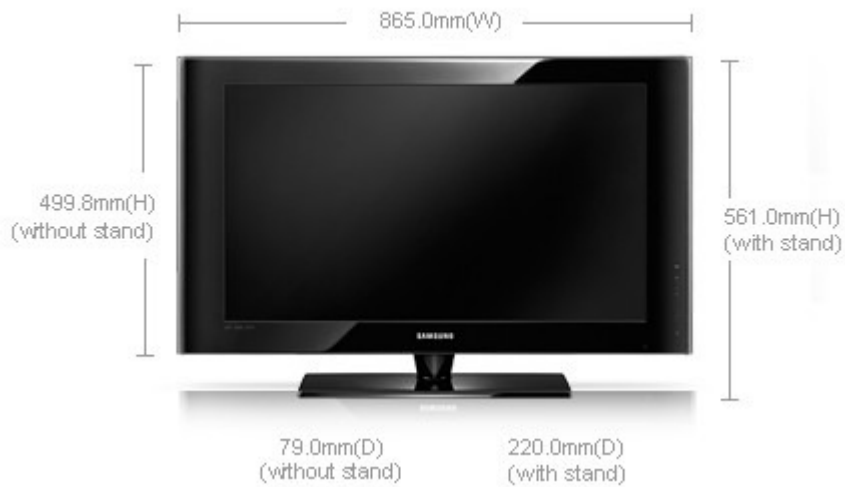

**SAMSUNG SERIES 5**  
**32" LCD TV MODEL- LA32A550**

<b>VIDEO</b>	
Screen Size	32"
Resolution	1920 x 1080
Dynamic Contrast Ratio	15,000:1
Viewing Angle	178
Response Time	5ms
DNIe™	DNIe+
HD Ready	Built-in HD Tuner
Brightness	500 Nit
Backlight	CCFL
LCD 100Hz	No

<b>AUDIO</b>	
Sound Output(RMS)	10W x 2
Stereo Type	A2/NiCAM
Sound Effect System	SRS TruSurround XT

<b>Input &amp; Output(Side)</b>	
HDMI	1
composite (AV)	1
S-Video	1
Headphone	1
WISELINK (USB)	WiseLink (USB2.0)
WISELINK (Multi Memory Slot)	No
WISELINK (etc.)	No

Cabinet	
Colour	Black
Swivel (left/right)	Yes
Front cabinet	Black
Back cabinet	Black

Feature	
Picture-in-Picture	1 Tuner PIP
Sleep timer	Yes
Clock & on/off timer	Yes
Still picture	No
Auto Channel Search	Yes
Auto Power Off	Yes
Auto Volume Leveller	Yes
Anynet+ (HDMI-CEC)	Yes
Movie Plus	Yes
Game Mode	Entertainment Mode
TTXT	TTXT Level 2.5

System	
Colour system	PAL Multi
Power	Free

Dimension	
Set size(WXHXD) with stand	865.0 x 561.0 x 220.0mm
Set size(WXHXD) without stand	865.0 x 499.8 x 79.0mm

<b>Package(WXHXD)</b>	981.0 x 196.0 x 711.0mm	
<b>Weight</b>		
<b>Set weight with stand</b>	13.7Kg	
<b>Set weight without stand</b>	11.8Kg	
<b>Package weight</b>	18.7Kg	
<b>Accessory</b>		
<b>Wall Mount</b>	Auto-Wallmount Support	
<b>Remote Controller</b>	TM96B	
<b>Batteries, AAA type</b>	Yes	
<b>Power Cable</b>	Yes	
<b>Power consumption</b>		
<b>Operation power consumption</b>	180W	
<b>Stand-By power consumption</b>	Under 1W	